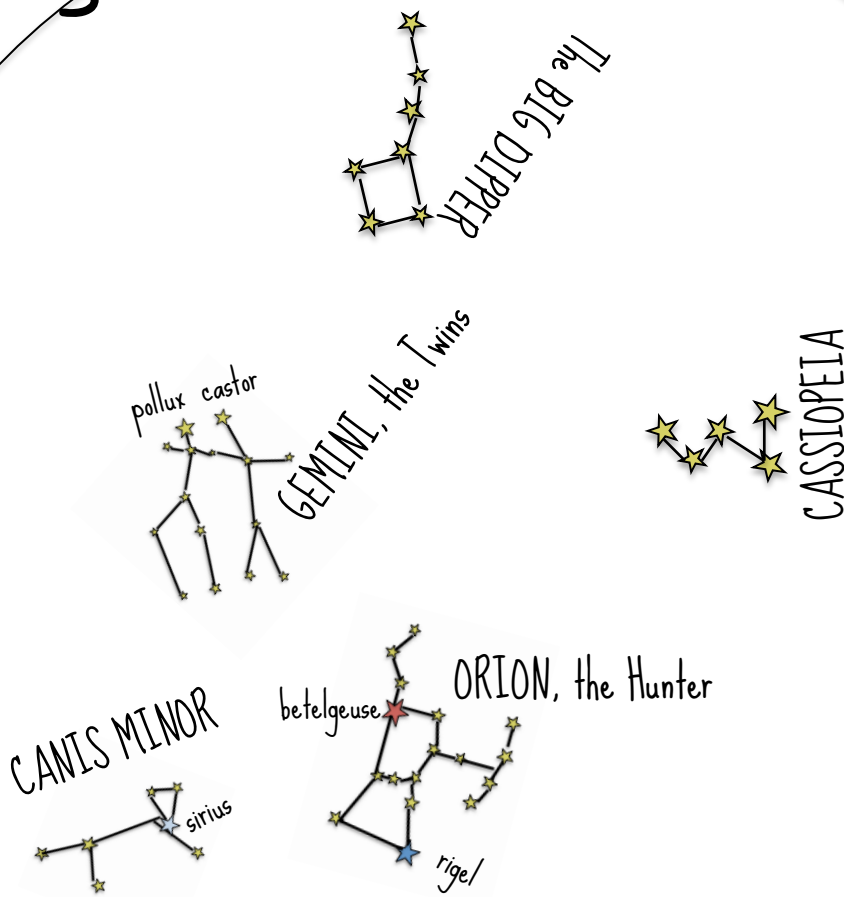

# Winter Night Sky

North

www.liebacklookup.com

East

West

South

## How to use this Sky Map

- Hold the map so that the direction you are facing is at the bottom of the map
- Hold the map up toward the sky
- Constellation names are in ALL CAPS, star names are in lower-case