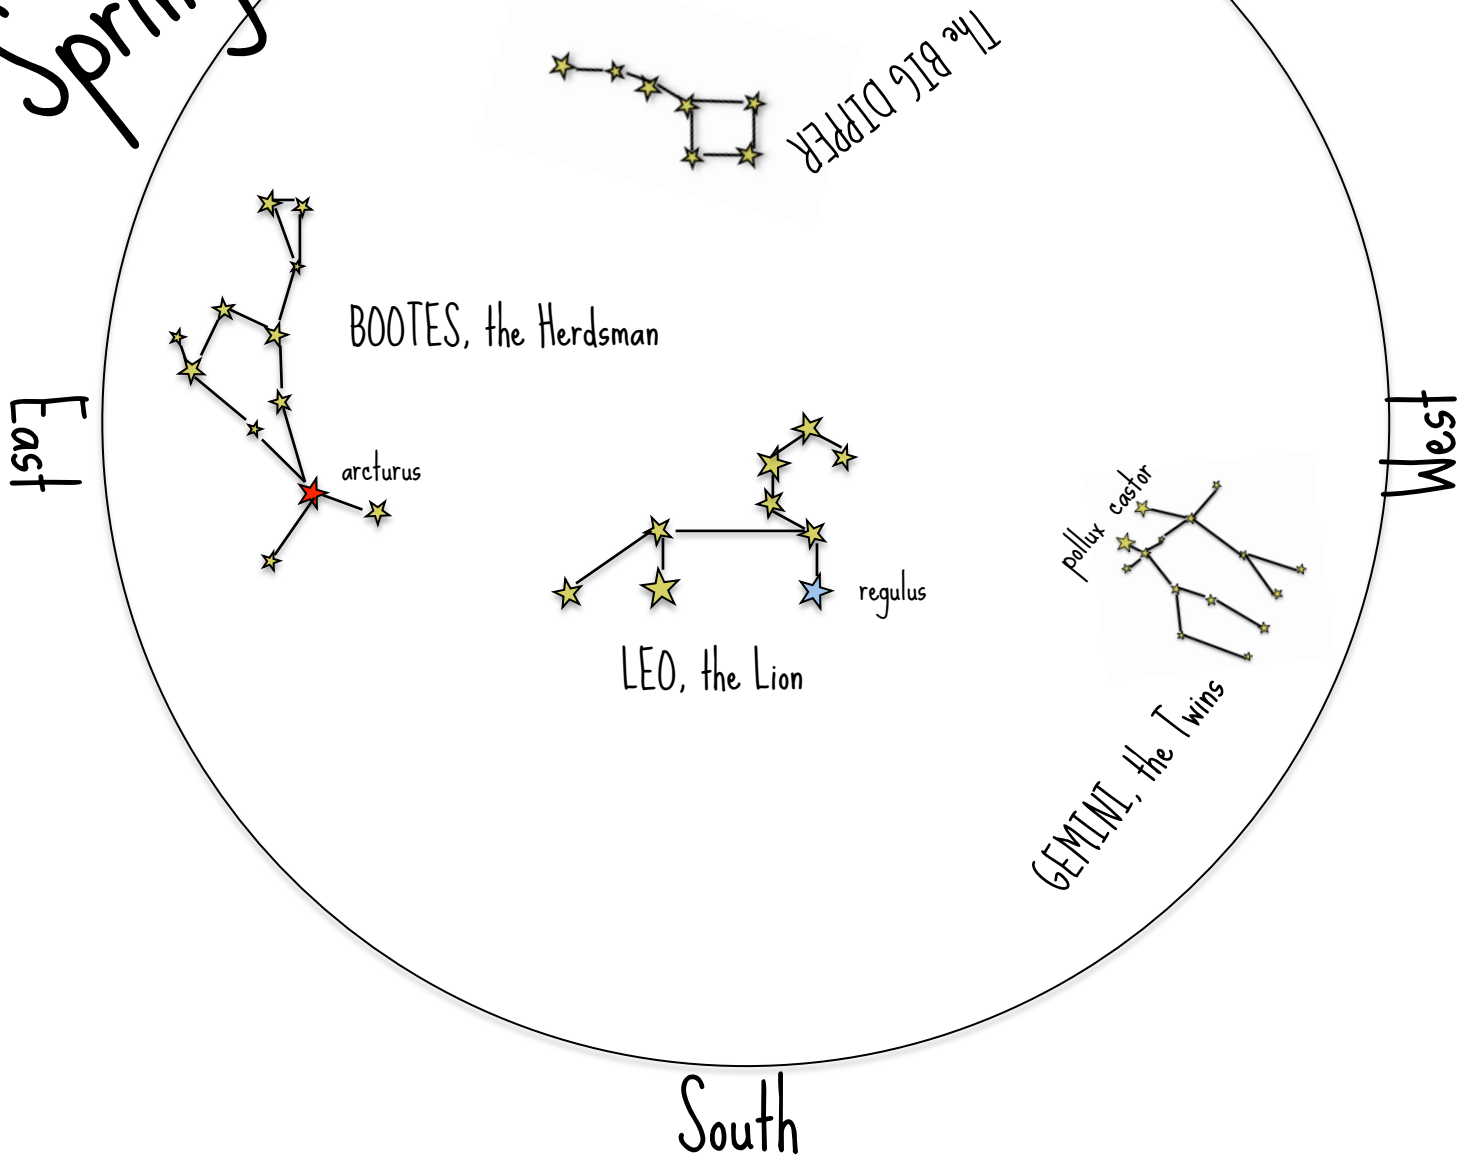

# Spring Night Sky

North

www.liebacklookup.com

## How to use this Sky Map

- Hold the map so that the direction you are facing is at the bottom of the map
- Hold the map up toward the sky
- Constellation names are in ALL CAPS, star names are in lower-case