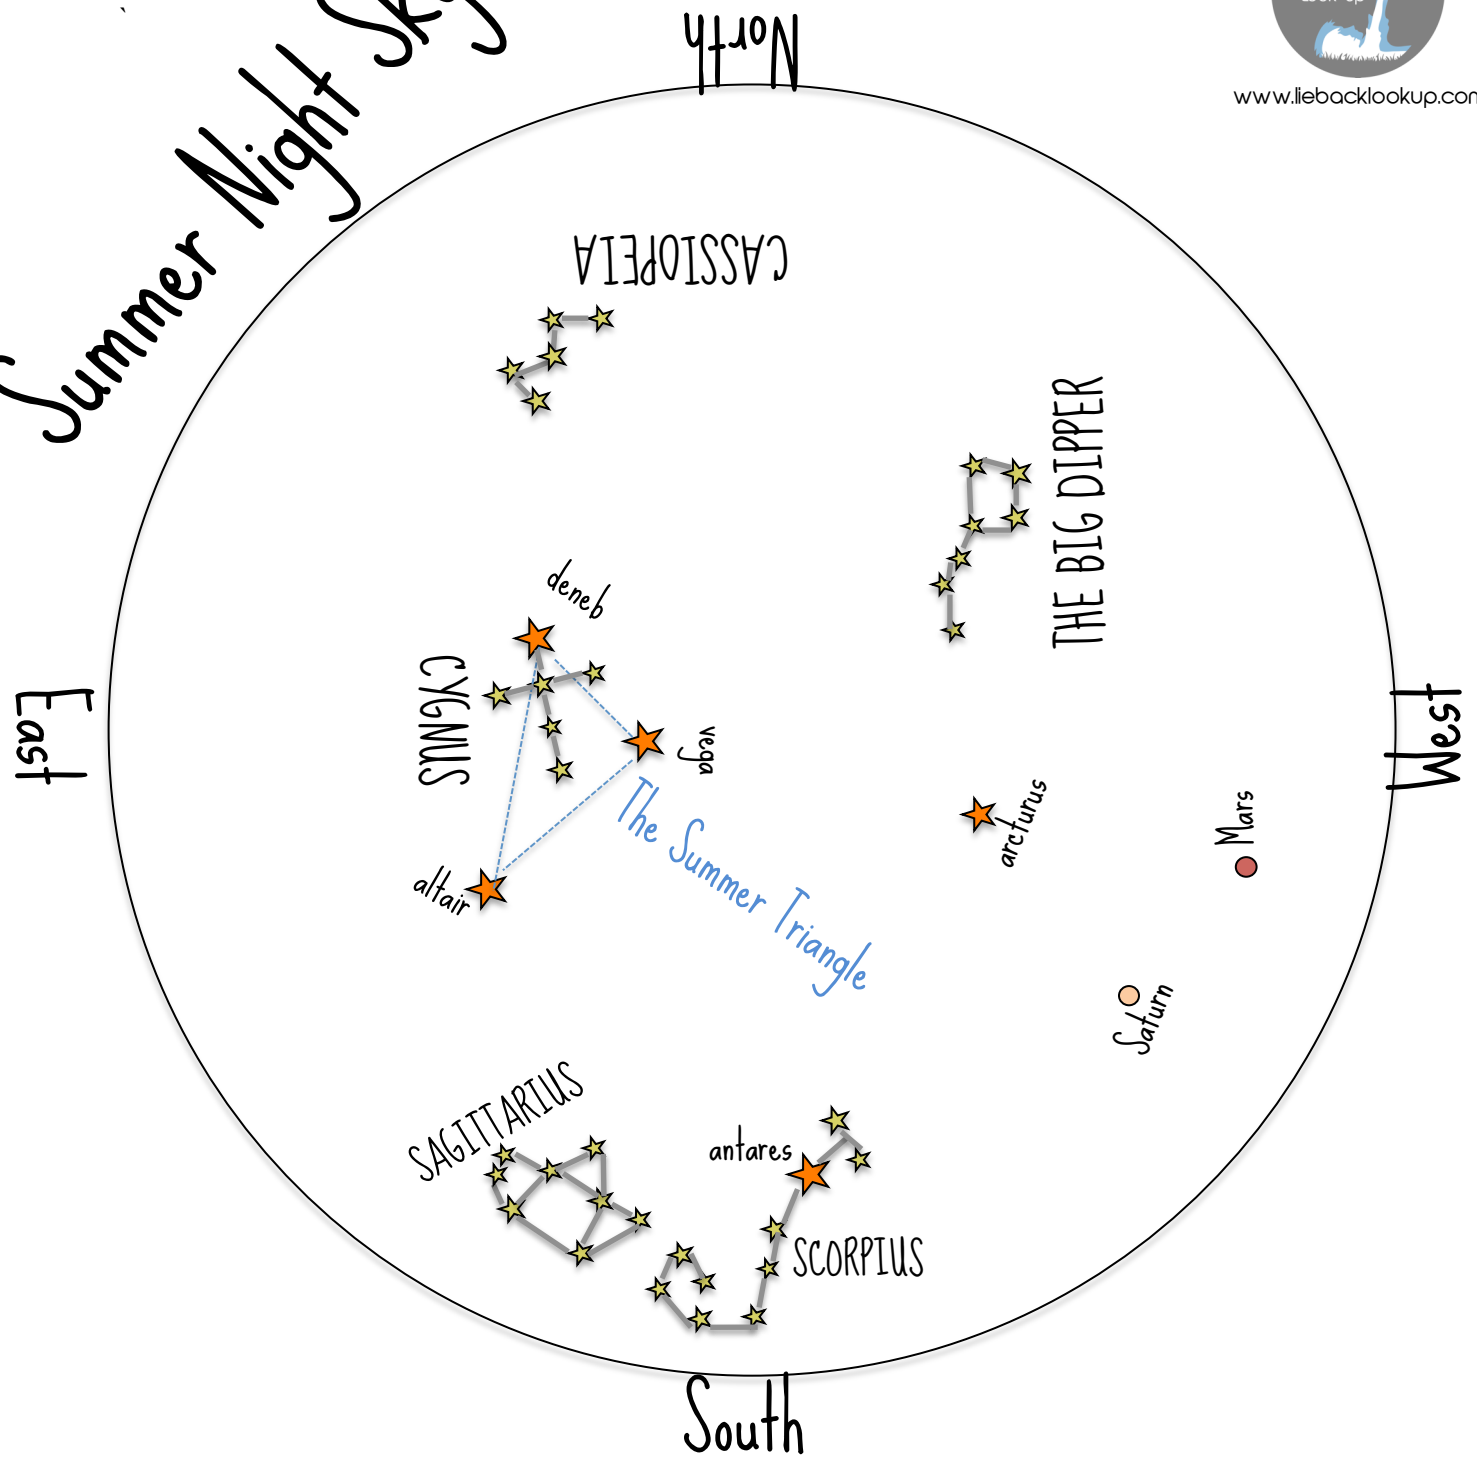

www.liebacklookup.com

Summer Night Sky

How to use this Sky Map

- Hold the map so that the direction you are facing is at the bottom of the map
- Hold the map up toward the sky
- Constellation names are in ALL CAPS, star names are in lower-case