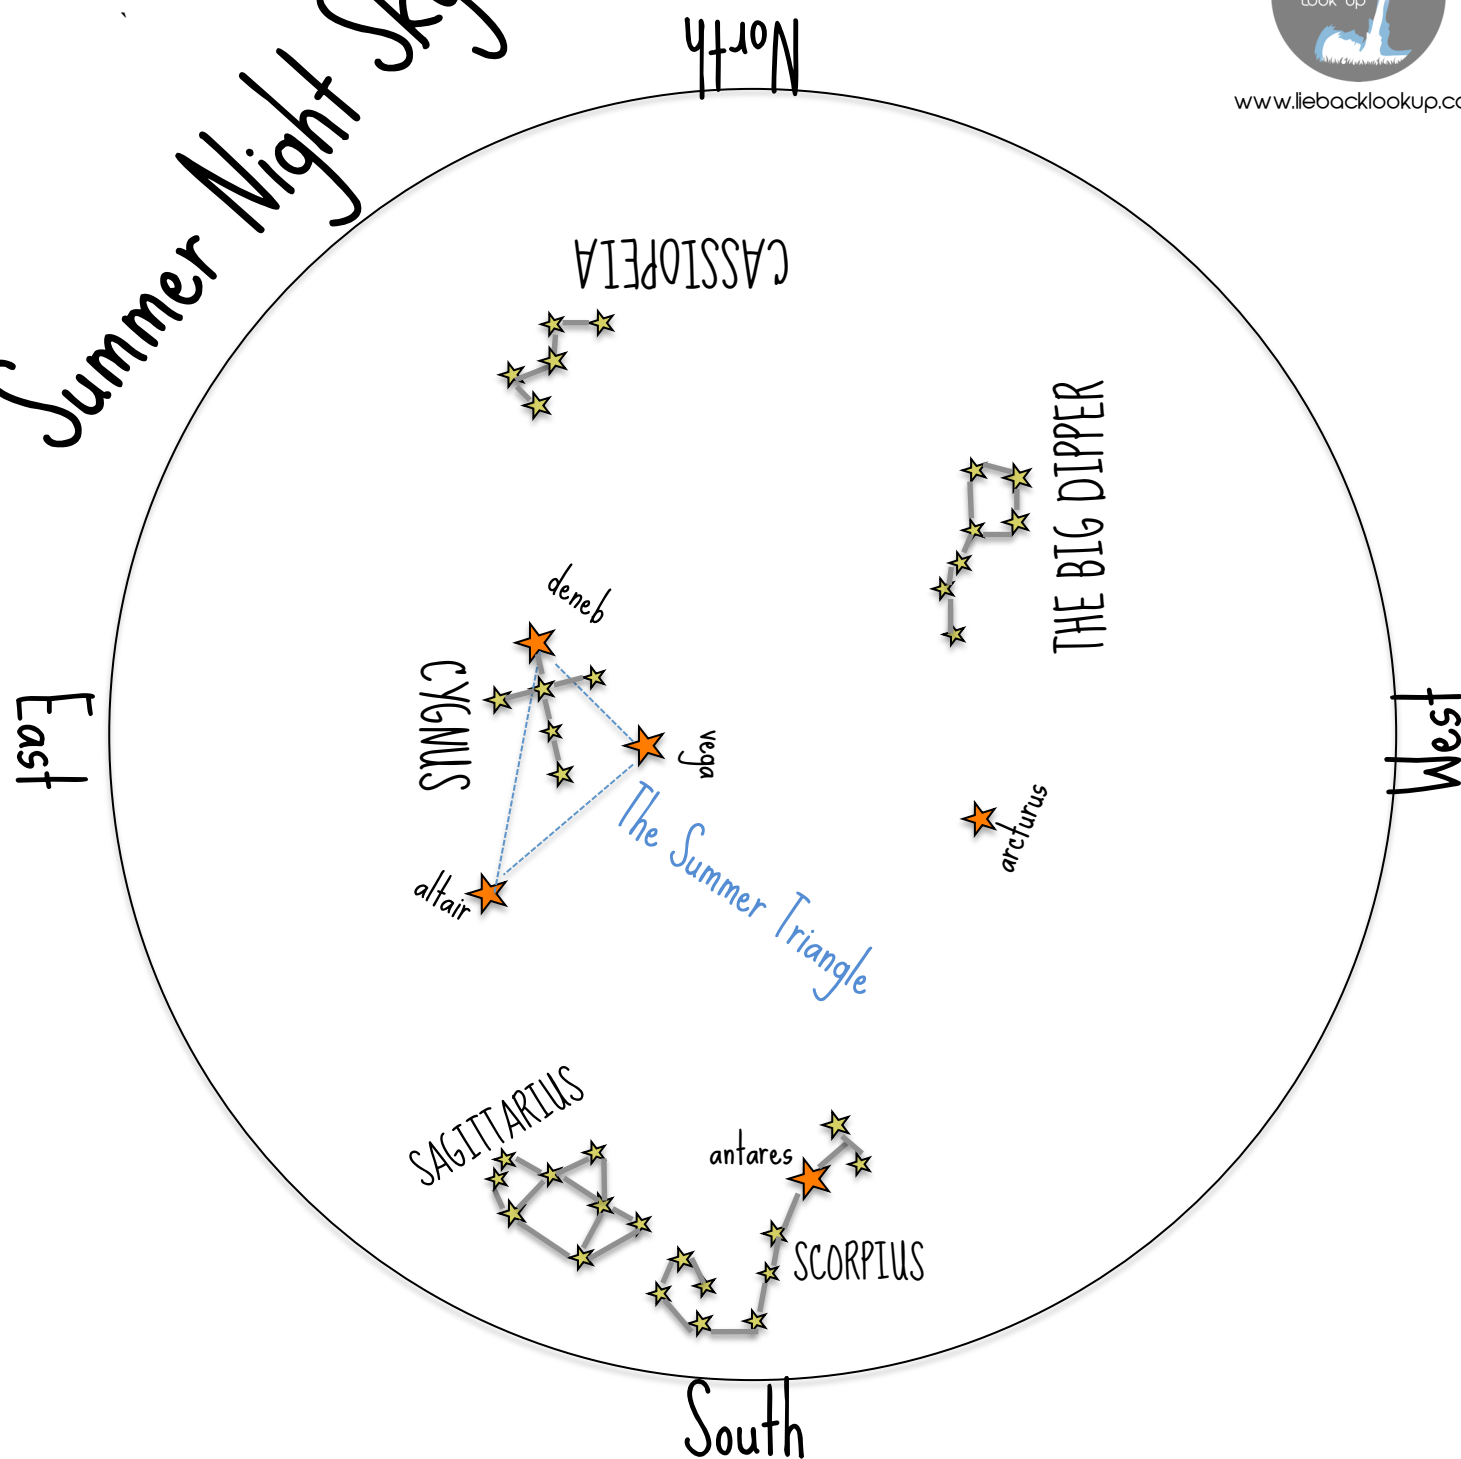

Summer Night Sky

How to use this Sky Map

- Hold the map so that the direction you are facing is at the bottom of the map
- Hold the map up toward the sky
- Constellation names are in ALL CAPS, star names are in lower-case