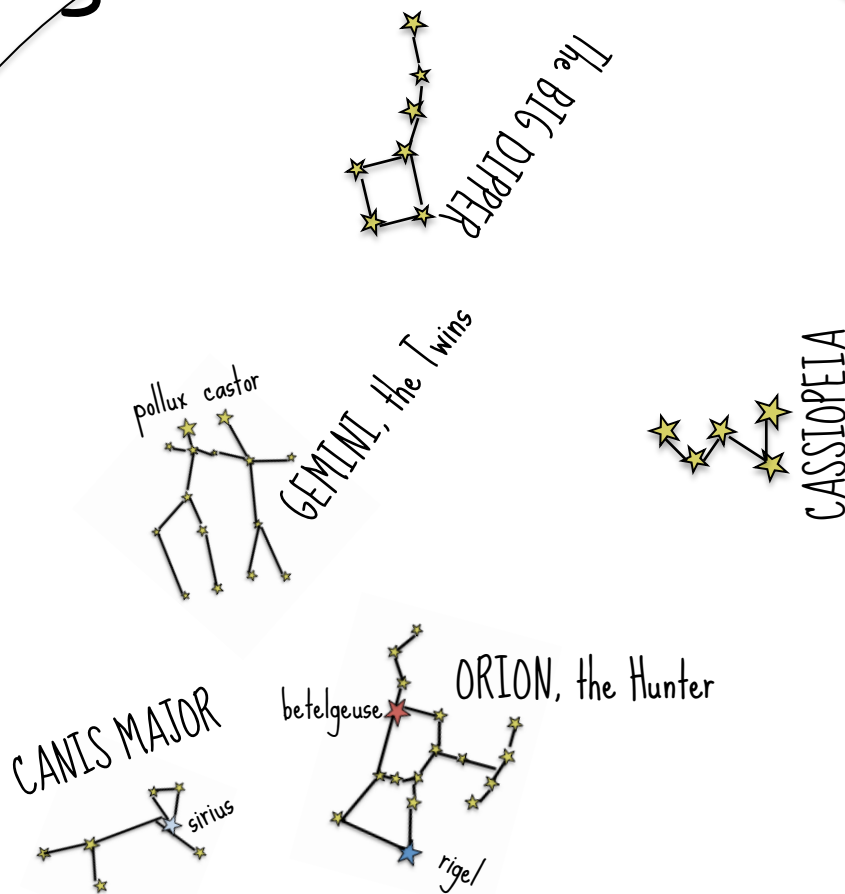

# Winter Night Sky

North

www.liebacklookup.com

East

West

South

## How to use this Sky Map

- Hold the map so that the direction you are facing is at the bottom of the map
- Hold the map up toward the sky
- Constellation names are in ALL CAPS, star names are in lower-case