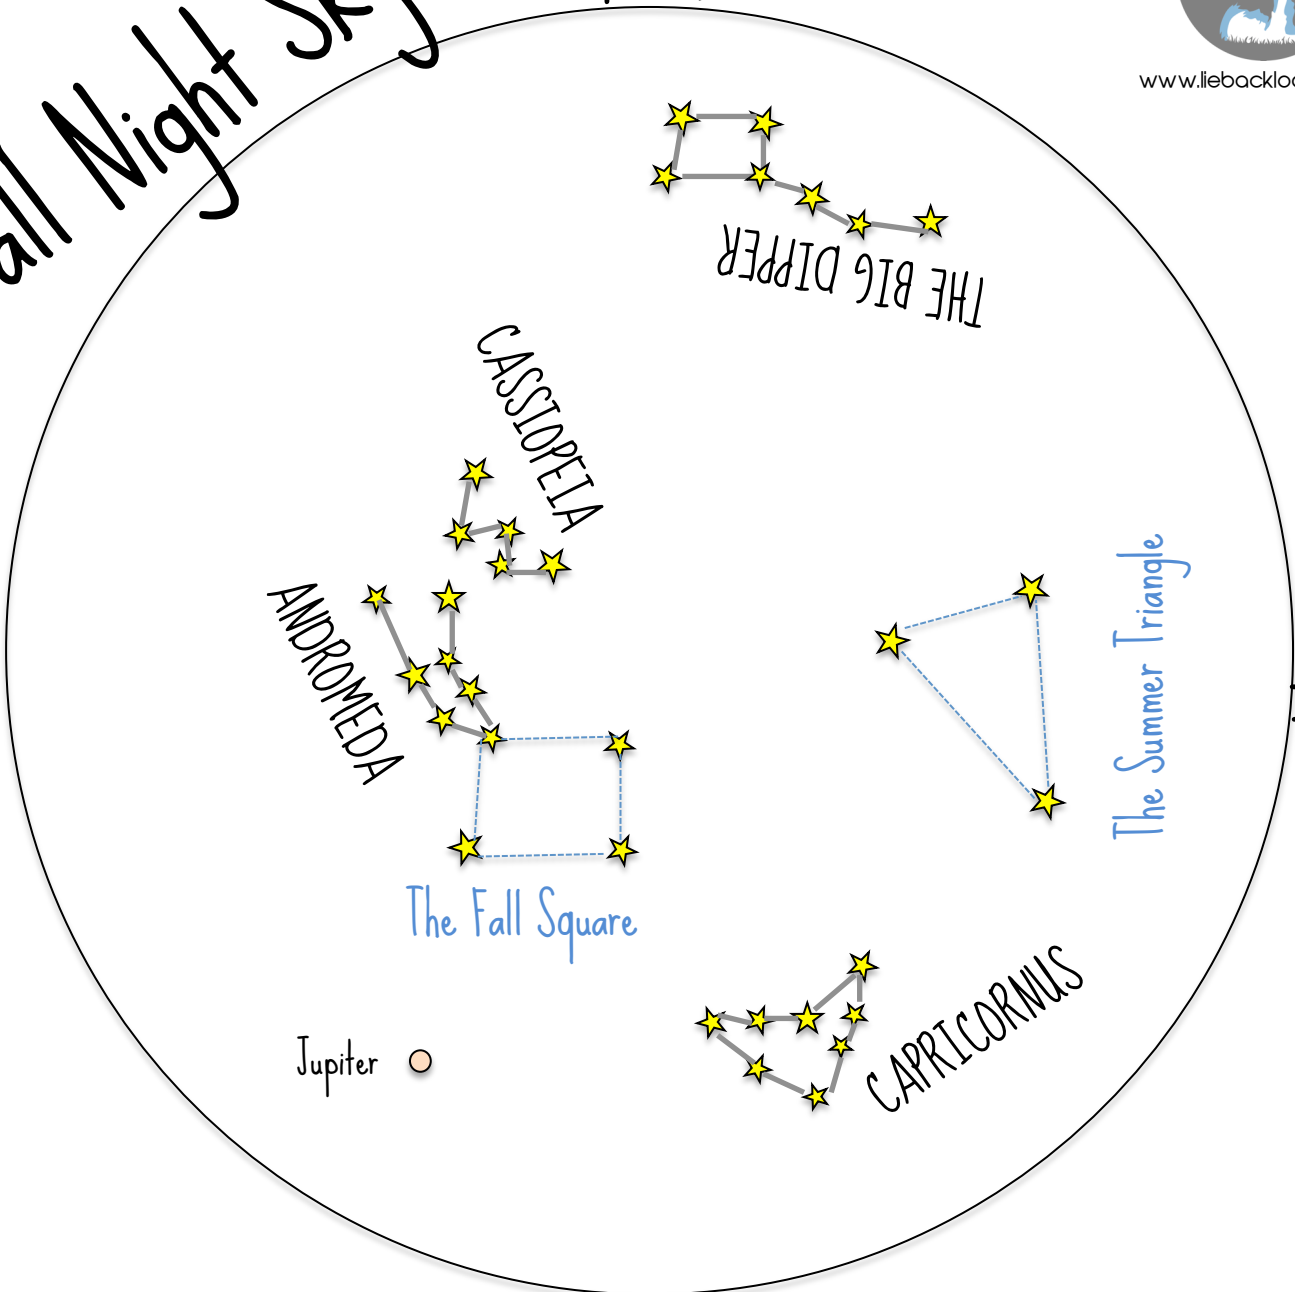

www.liebacklookup.com

Fall Night Sky

North

East

West

South

How to use this Sky Map

- Hold the map so that the direction you are facing is at the bottom of the map
- Hold the map up toward the sky
- Constellation names are in black, asterisms are in blue